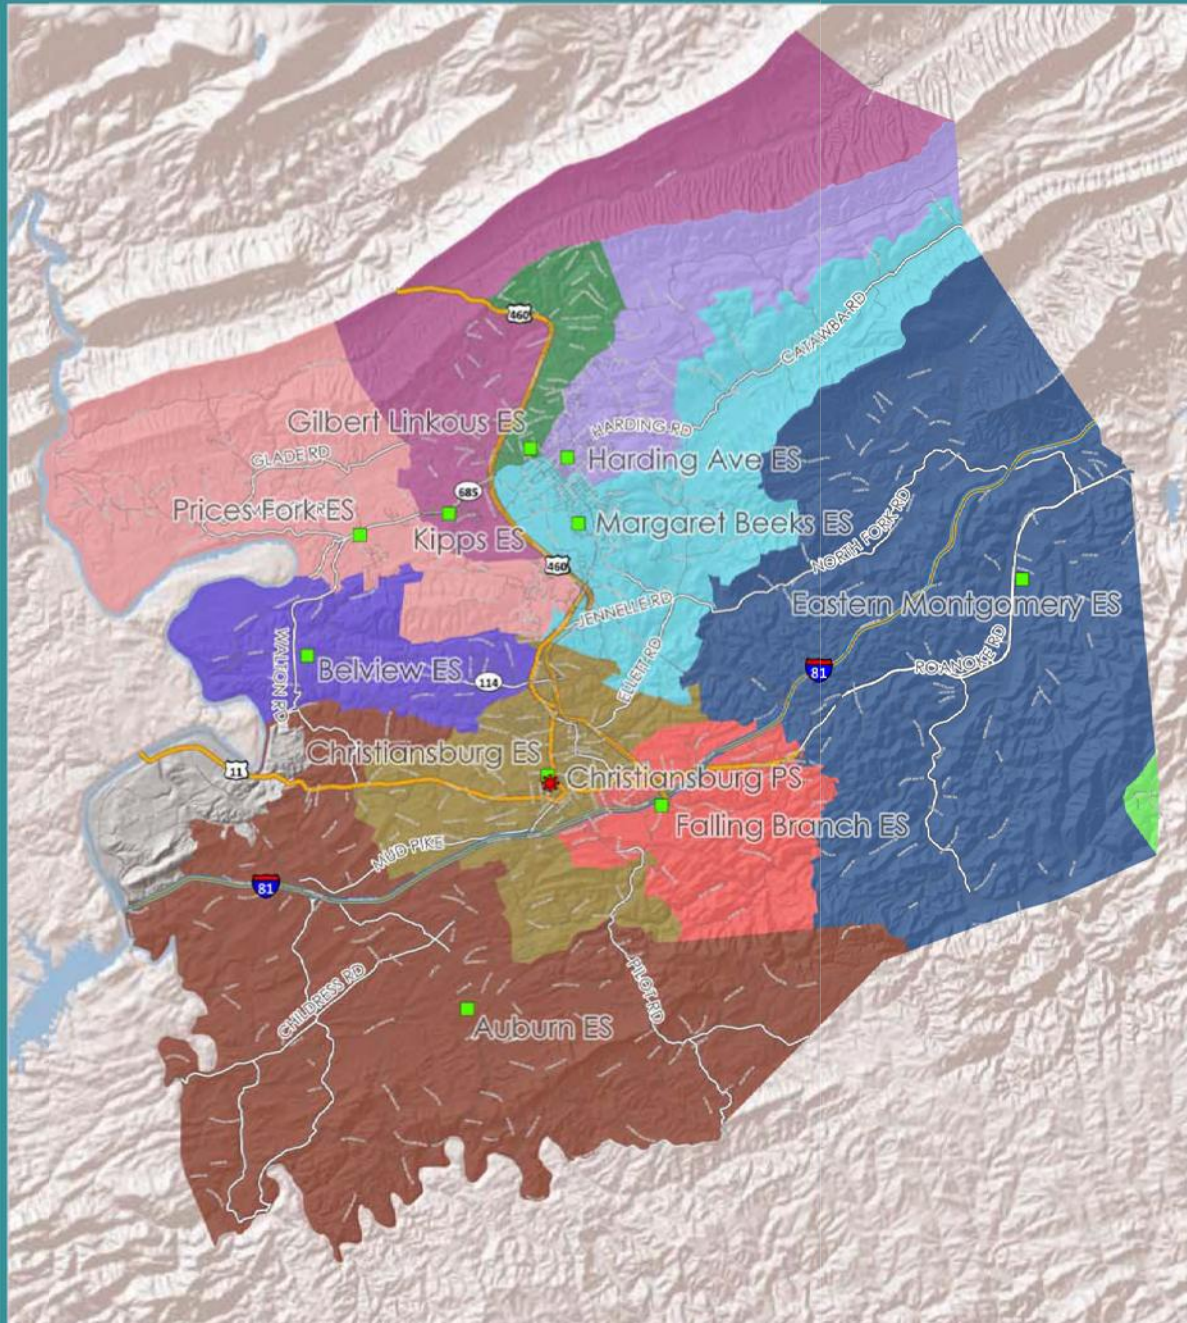

Montgomery County Public Schools Board Approved Attendance Boundaries

Name	Current Utilization	CAPACITY	New Live In Count	Utilization
CIPPS ELEMENTARY SCHOOL	116%	450	383	85%
PRICES FORK ELEMENTARY SCHOOL	36%	650	326	50%

Number of Students Moved		
From	To	Count
Kipps	Prices Fork	121
Total		121

Attendance boundaries

- Auburn ES
- Belview ES
- Christiansburg PS/ES
- E. Montgomery ES
- Falling Branch ES
- Gilbert Linkous ES
- Harding Avenue ES
- Kipps ES
- Margaret Beeks ES
- Princes Fork ES
- Roanoke County

Schools

- ★ Primary
- Elementary
- ▲ Middle

0 2 4 6 Miles
0 2 4 6 Kilometers